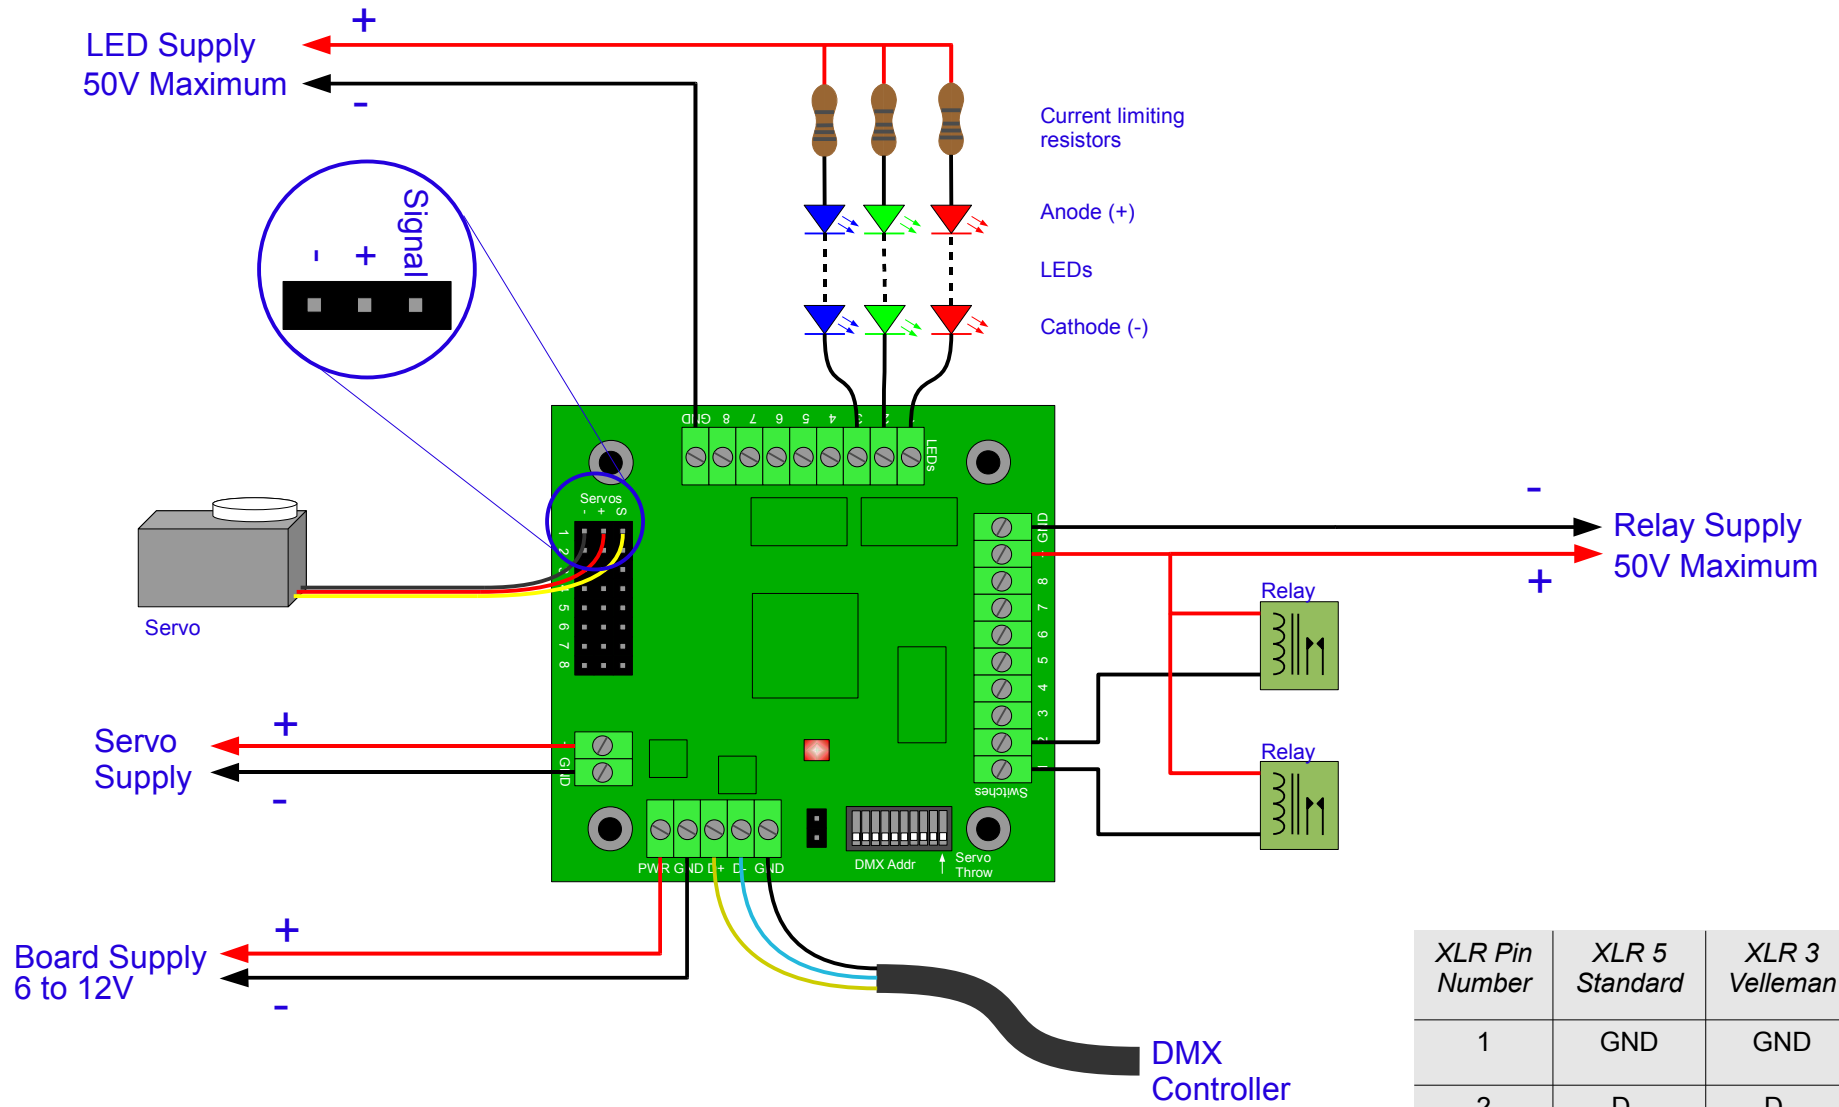

Medusa DMX

Quickstart Guide

© 2009 Brian Hook

XLR Pin Number	XLR 5 Standard	XLR 3 Velleman
1	GND	GND
2	D -	D -
3	D +	D +